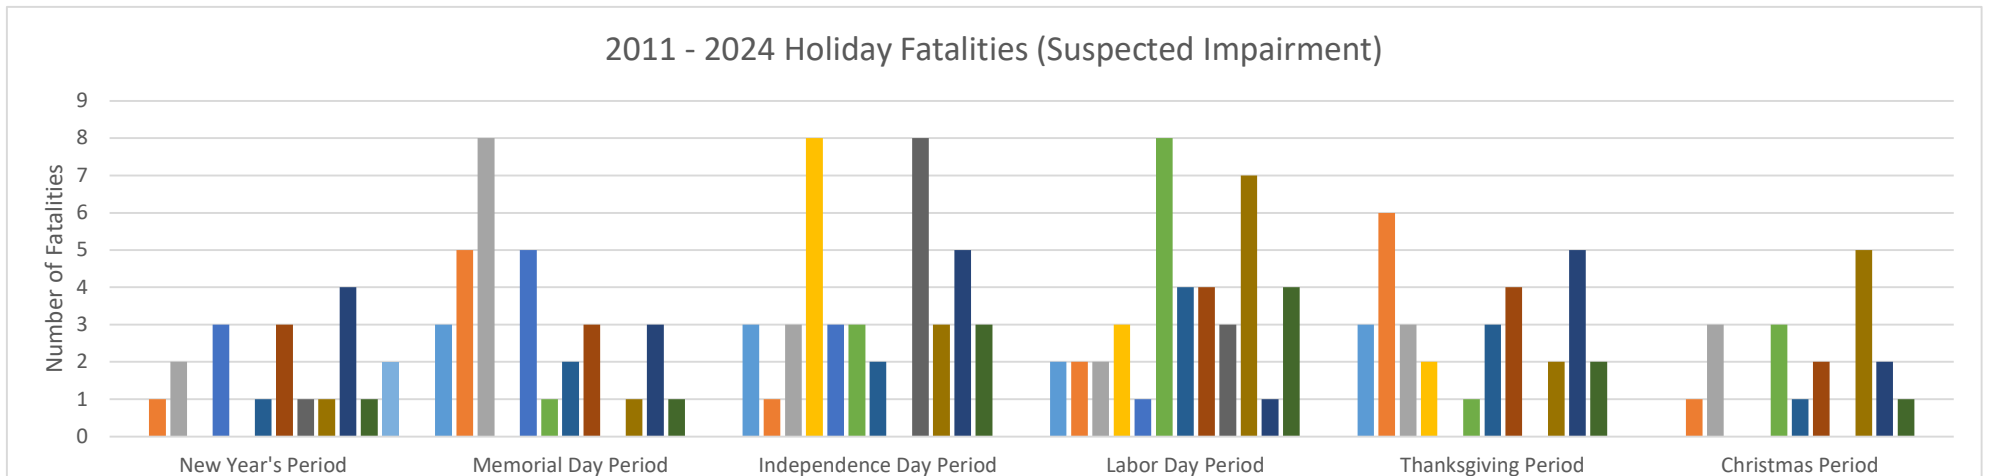

2011 - 2024 Holiday Fatalities (Suspected Impairment)						
Year	New Year's Period	Memorial Day Period	Independence Day Period	Labor Day Period	Thanksgiving Period	Christmas Period
2011	0	3	3	2	3	0
2012	1	5	1	2	6	1
2013	2	8	3	2	3	3
2014	0	0	8	3	2	0
2015	3	5	3	1	0	0
2016	0	1	3	8	1	3
2017	1	2	2	4	3	1
2018	3	3	0	4	4	2
2019	1	0	8	3	0	0
2020*	1	1	3	7	2	5
2021	4	3	5	1	5	2
2022	0	2	7	6	3	5
2023	1	1	3	4	2	1
2024	2	0	0	0	0	0

* 2023 & 2024 Preliminary