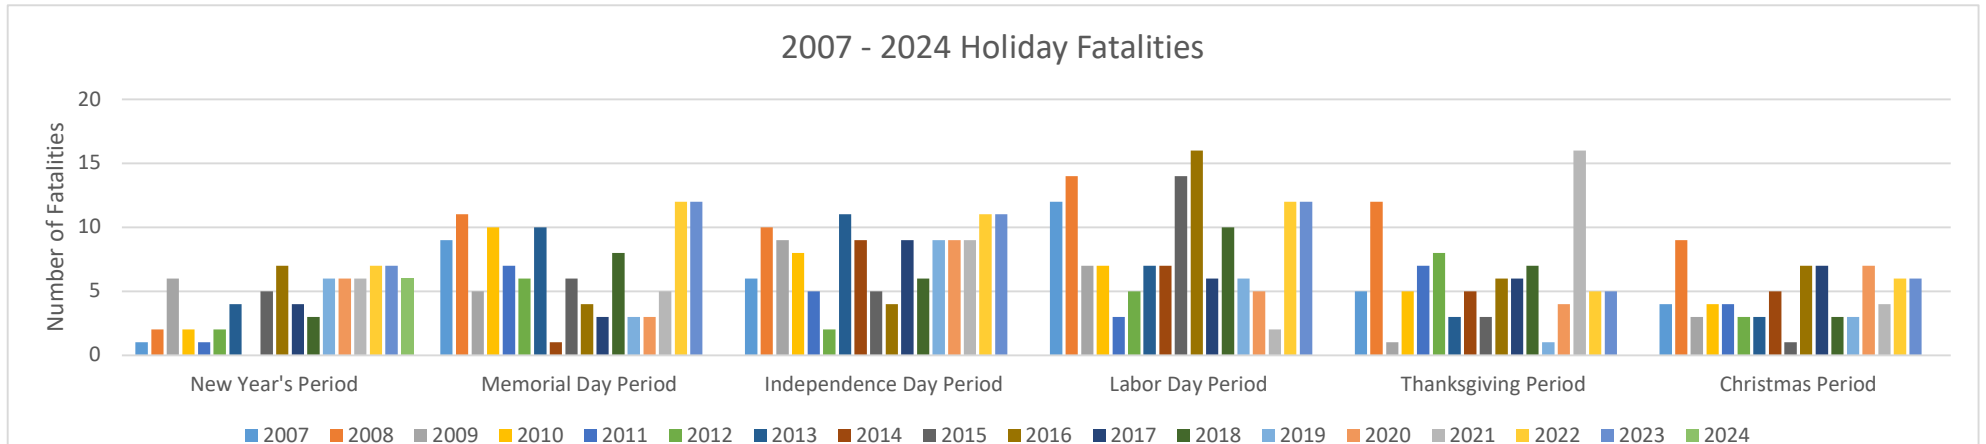

### 2007 - 2024 Holiday Fatalities

Year	New Year's Period	Memorial Day Period	Independence Day Period	Labor Day Period	Thanksgiving Period	Christmas Period
2007	1	9	6	12	5	4
2008	2	11	10	14	12	9
2009	6	5	9	7	1	3
2010	2	10	8	7	5	4
2011	1	7	5	3	7	4
2012	2	6	2	5	8	3
2013	4	10	11	7	3	3
2014	0	1	9	7	5	5
2015	5	6	5	14	3	1
2016	7	4	4	16	6	7
2017	4	3	9	6	6	7
2018	3	8	6	10	7	3
2019	6	3	9	6	1	3
2020	6	3	9	5	4	7
2021	6	5	9	2	16	4
2022	1	5	11	10	10	10
2023*	7	12	11	12	5	6
2024**	6	0	0	0	0	0

\* 2023 & 2024 Preliminary

2011 - 2024 Holiday Fatalities (Suspected Impairment)						
Year	New Year's Period	Memorial Day Period	Independence Day Period	Labor Day Period	Thanksgiving Period	Christmas Period
2011	0	3	3	2	3	0
2012	1	5	1	2	6	1
2013	2	8	3	2	3	3
2014	0	0	8	3	2	0
2015	3	5	3	1	0	0
2016	0	1	3	8	1	3
2017	1	2	2	4	3	1
2018	3	3	0	4	4	2
2019	1	0	8	3	0	0
2020*	1	1	3	7	2	5
2021	4	3	5	1	5	2
2022	0	2	7	6	3	5
2023	1	1	3	4	2	1
2024	2	0	0	0	0	0